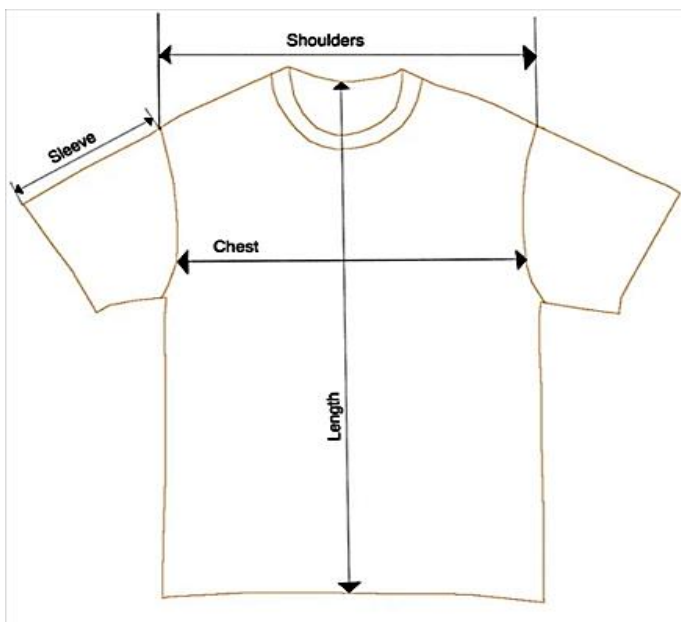

Camp Barnard Logo Wear Sizes

Sweatshirts 50% Cotton 50% Polyester

	Shoulder		Sleeve		Chest		Length	
	CM	Inches	CM	Inches	CM	Inches	CM	Inches
XL	65	25.5	60	23.5	62	24	75	30
L	61	24	60	23.5	59	23.5	72	29
M	56	22	58	23	54	22	67	26.5
S	51	20	58	23	50	19.5	65	26
YM	45	18	48	19	44	17.5	55	21.5

T-Shirts 100% Cotton

	Shoulder		Sleeve		Chest		Length	
	CM	Inches	CM	Inches	CM	Inches	CM	Inches
XL	56	22.5	22	9	53	21	80	31.5
L	54	21	22	8.5	52	21	76	29.5
M	47	18	21	8	45	18	74	29
S	39	16	21	8	38	15	71	28
YM	39	16	16	6.5	38	15	59	23

Lounging Pants 90% Polyester 10% Spandex

	Waste		Outer Seam		In Seam		Thigh		Front Rise	
	CM	Inches	CM	Inches	CM	Inches	CM	Inches	CM	Inches
XXL	52 stretches to 70	20.5	113	43	81	32	36	14	34	13
XL	46 stretches to 66	18	108	41	78	31	33	13	30	12
L	This size is not available									
M	40 stretches to 50	16	102	40	74	29	30	11.5	32	12
S	38 stretches to 48	15	95	37.5	72	28	28	11	26	10
XS	33.5	13	98	38.5	74	29	26	10.75	25	9.5

Ball Cap Embroidered Logo

CM	Inches
56	22

with 8cm (3in) velcro adjustable strap

Toque Knitted & fleece lined with embroidered logo

Band		Height	
CM	Inches	CM	Inches
46 stretches to 64	25	19.5	7.5

Toque fits a bit small