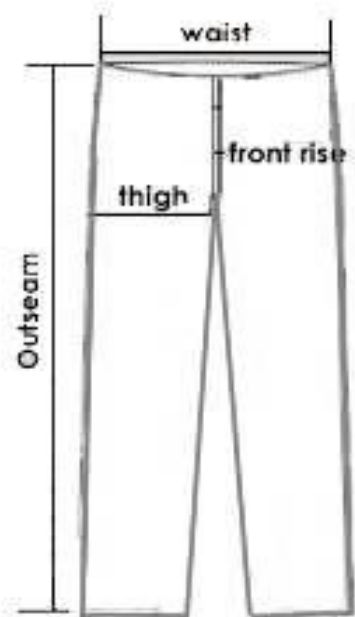

Camp Barnard Logo Wear Sizes

Sweatshirts 50% Cotton 50% Polyester

	Shoulder		Sleeve		Chest		Length	
	CM	Inches	CM	Inches	CM	Inches	CM	Inches
XL	65	25.5	60	23.5	62	24	75	30
L	61	24	60	23.5	59	23.5	72	29
M	56	22	58	23	54	22	67	26.5
S	51	20	58	23	50	19.5	65	26
YM	45	18	48	19	44	17.5	55	21.5

T-Shirts 100% Cotton

	Shoulder		Sleeve		Chest		Length	
	CM	Inches	CM	Inches	CM	Inches	CM	Inches
XL	56	22.5	22	9	53	21	80	31.5
L	54	21	22	8.5	52	21	76	29.5
M	47	18	21	8	45	18	74	29
S	39	16	21	8	38	15	71	28
YM	39	16	16	6.5	38	15	59	23

Lounging Pants 90% Polyester 10% Spandex

	Waste		Outer Seam		In Seam		Thigh		Front Rise	
	CM	Inches	CM	Inches	CM	Inches	CM	Inches	CM	Inches
XXL	52 stretches to 70	20.5	113	43	81	32	36	14	34	13
XL	46 stretches to 66	18	108	41	78	31	33	13	30	12
L	This size is not available									
M	40 stretches to 50	16	102	40	74	29	30	11.5	32	12
S	38 stretches to 48	15	95	37.5	72	28	28	11	26	10
XS	33.5	13	98	38.5	74	29	26	10.75	25	9.5

Ball Cap Embroidered Logo

CM	Inches
56	22

with 8cm (3in) velcro adjustable strap

Toque Knitted & fleece lined with embroidered logo

Band		Height	
CM	Inches	CM	Inches
46 stretches to 64	25	19.5	7.5

Toque fits a bit small