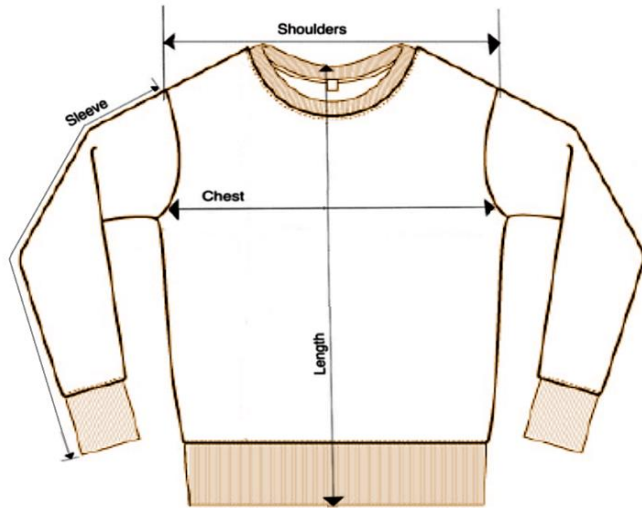

Camp Barnard Logo Wear Sizes

Sweatshirts 50% Cotton 50% Polyester

	Shoulder		Sleeve		Chest		Length	
	CM	Inches	CM	Inches	CM	Inches	CM	Inches
XL	65	25.5	60	23.5	62	24	75	30
L	61	24	60	23.5	59	23.5	72	29
M	56	22	58	23	54	22	67	26.5
S	51	20	58	23	50	19.5	65	26
YM	45	18	48	19	44	17.5	55	21.5

T-Shirts 100% Cotton

	Shoulder		Sleeve		Chest		Length	
	CM	Inches	CM	Inches	CM	Inches	CM	Inches
XL	56	22.5	22	9	53	21	80	31.5
L	54	21	22	8.5	52	21	76	29.5
M	47	18	21	8	45	18	74	29
S	39	16	21	8	38	15	71	28
YM	39	16	16	6.5	38	15	59	23

Lounging Pants 90% Polyester 10% Spandex

	Waste		Outer Seam		In Seam		Thigh		Front Rise	
	CM	Inches	CM	Inches	CM	Inches	CM	Inches	CM	Inches
XXL	52 stretches to 70	20.5	113	43	81	32	36	14	34	13
XL	46 stretches to 66	18	108	41	78	31	33	13	30	12
L	This size is not available									
M	40 stretches to 50	16	102	40	74	29	30	11.5	32	12
S	38 stretches to 48	15	95	37.5	72	28	28	11	26	10
XS	33.5	13	98	38.5	74	29	26	10.75	25	9.5

Ball Cap Embroidered Logo

CM	Inches
56	22

with 8cm (3in) velcro adjustable strap

Toque Knitted & fleece lined with embroidered logo

Band		Height	
CM	Inches	CM	Inches
46 stretches to 64	25	19.5	7.5

Toque fits a bit small